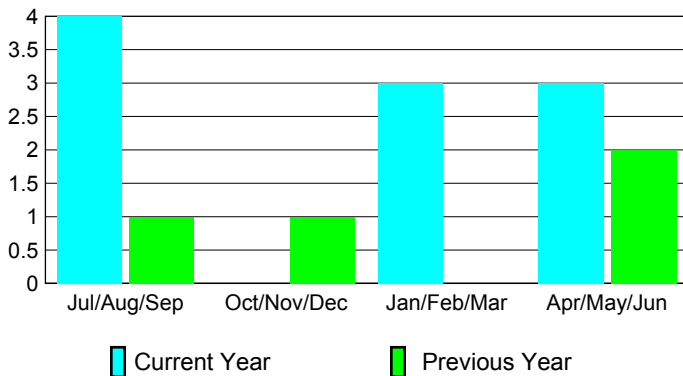

Comparison of Club Gain/Loss

Current Year Compared to the Previous Year