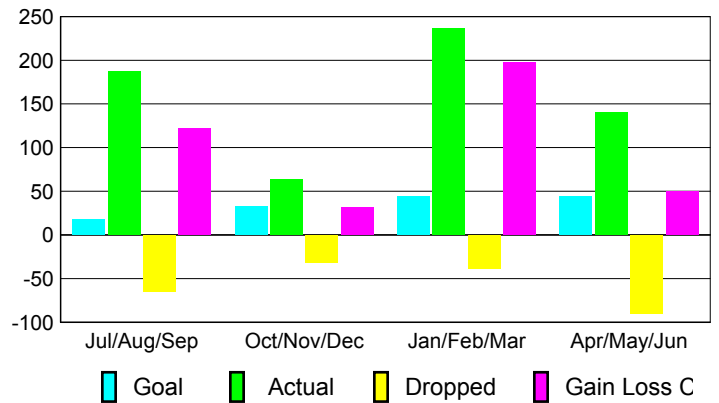

### YTD Status Quo Clubs 2009-2010

Status Quo Clubs Compared to Status Quo Members

## MEMBERSHIP

Membership Results  
2009-2010

Membership  
2008-2009

Month	Net Memb Goal	Actual New Memb	Actual Dropped Memb	Gain/Loss of Memb	Gain/Loss of Memb
Jul/Aug/Sep	18	187	-65	122	26
Oct/Nov/Dec	33	64	-32	32	134
Jan/Feb/Mar	44	236	-38	198	80
Apr/May/June	44	140	-90	50	60
<b>Totals</b>	<b>139</b>	<b>627</b>	<b>-225</b>	<b>402</b>	<b>300</b>

### Membership Results 2009-2010

Goal, New, Dropped, Gain/Loss

### Comparison of Membership Gain/Loss

Current Year Compared to the Previous Year