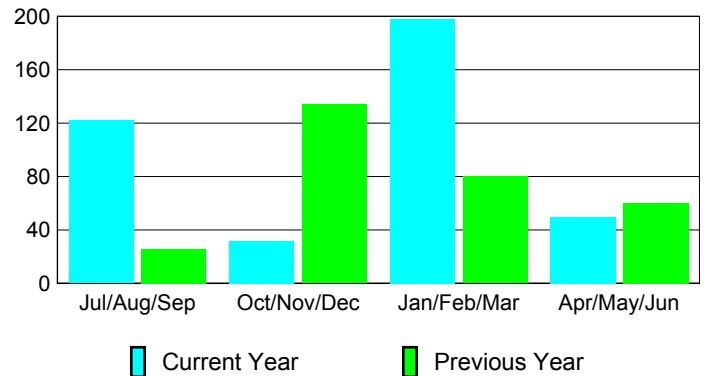

Comparison of Membership Gain/Loss

Current Year Compared to the Previous Year