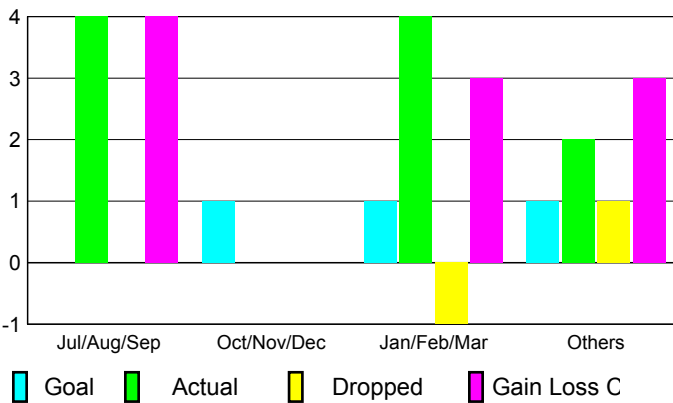

## CLUBS

Club Results  
2009-2010

Clubs  
2008-2009

Month	New Club Goal	Actual New Clubs	Actual Dropped Clubs	Gain/Loss of Clubs	Gain/Loss of Clubs
Jul/Aug/Sep	0	4	0	4	1
Oct/Nov/Dec	1	0	0	0	1
Jan/Feb/Mar	1	4	-1	3	0
Apr/May/June	1	2	1	3	2
<b>Totals</b>	<b>3</b>	<b>10</b>	<b>0</b>	<b>10</b>	<b>4</b>

### Club Results 2009-2010

Goal, New, Dropped, Gain/Loss

### Comparison of Club Gain/Loss

Current Year Compared to the Previous Year