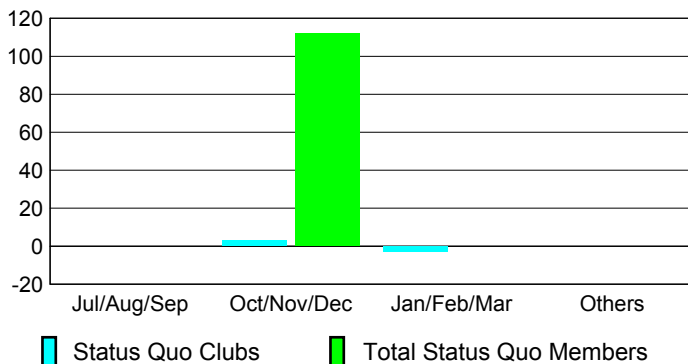

YTD Status Quo Clubs 2009-2010

Status Quo Clubs Compared to Status Quo Members